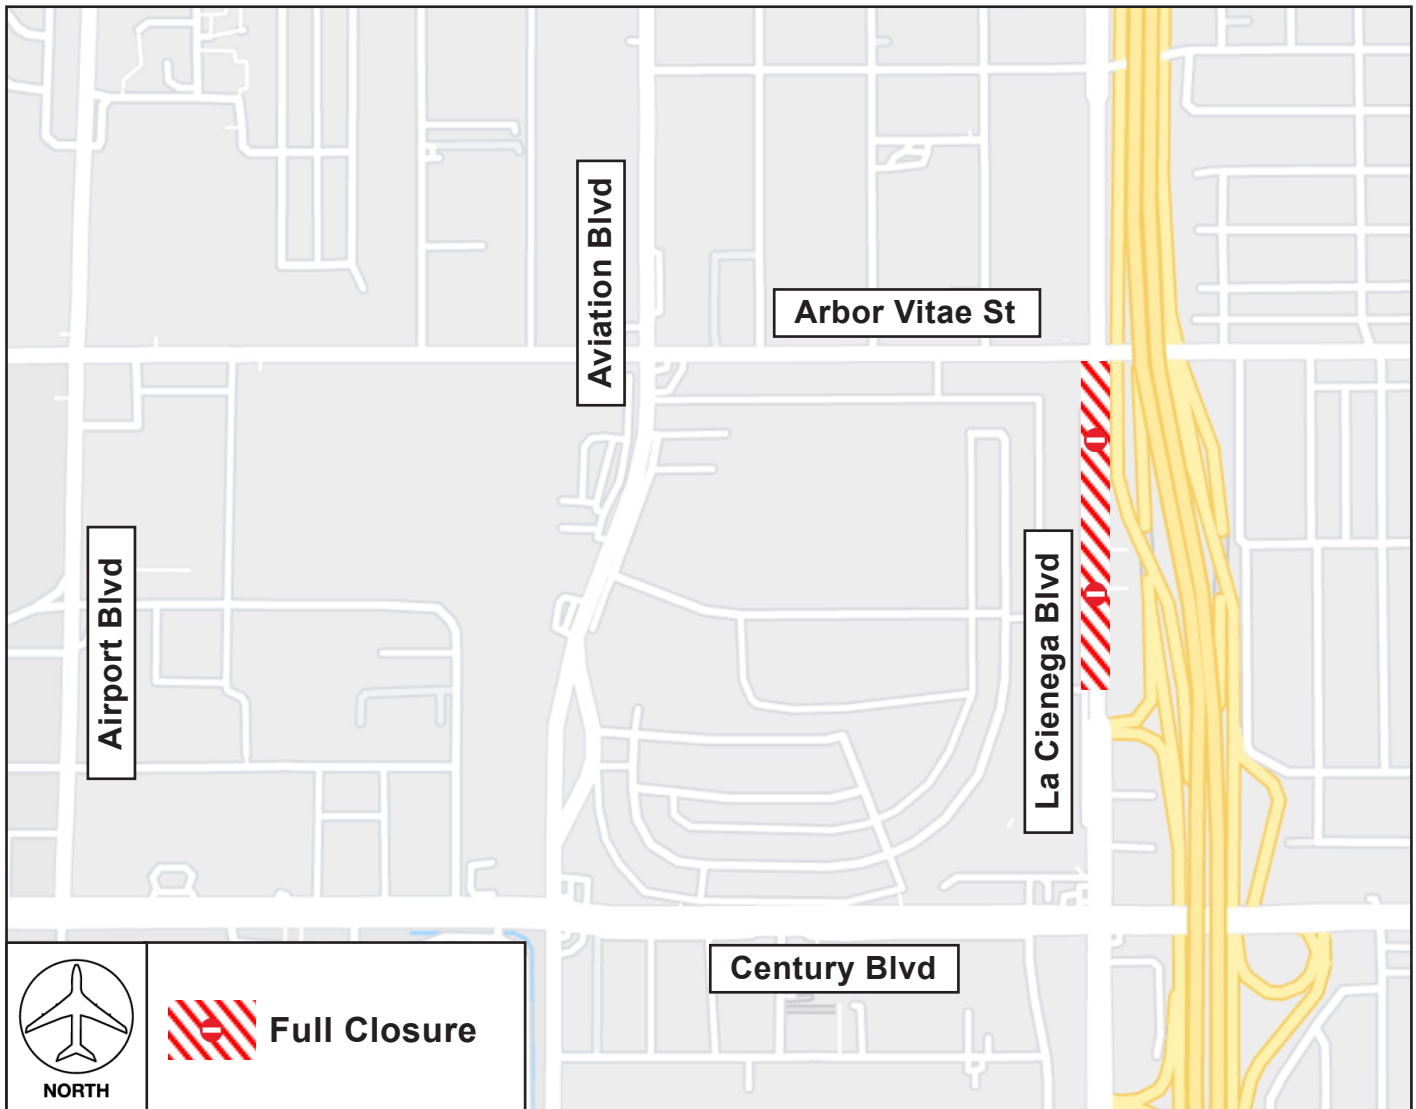

WEEKEND FULL CLOSURE

La Cienega Boulevard between Arbor Vitae Street and I-405 Freeway Ramp (North of Century Boulevard)

Friday, December 8 at 8PM through Monday, December 11 at 6AM

ACTIVITY

To facilitate roadway paving and striping as part of the Consolidated Rent-A-Car (ConRAC) facility's road widening project, La Cienega Blvd between Arbor Vitae St and the I-405 Freeway Ramps (north of Century Blvd) will be closed continuously beginning Friday, December 8 at 8PM through Monday, December 11 at 6AM.

Off ramp traffic at this area must turn south on La Cienega Blvd toward Century Blvd during this work. Through traffic on La Cienega Blvd will not be allowed for the duration of the closure. Detour signage will be in place. Please plan ahead for potential delays.