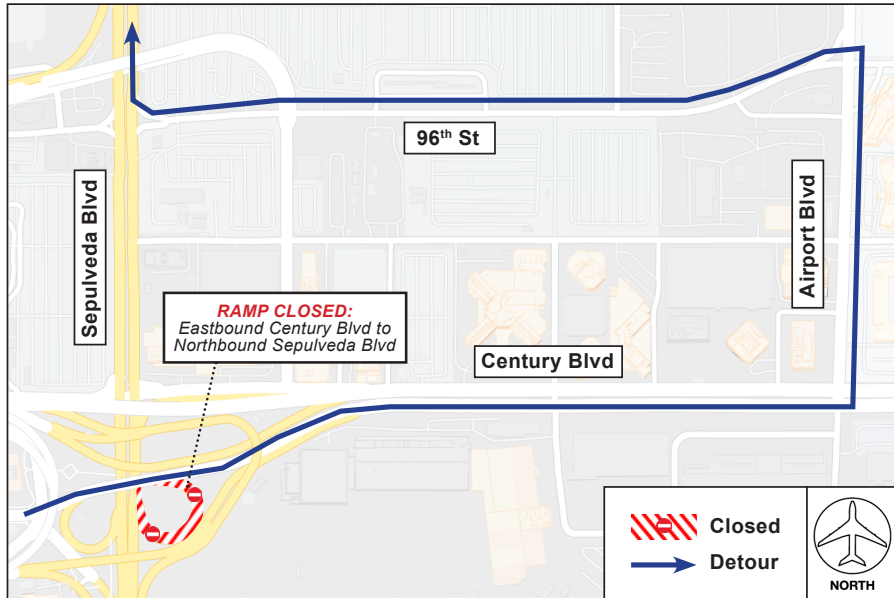

OVERNIGHT RAMP CLOSURES

At Century Boulevard & Sepulveda Boulevard

EXTENDED through Tuesday, August 31, 2021; Monday through Friday Nights from 12AM to 6AM

ACTIVITY

The Automated People Mover project will implement overnight closures of the northbound OR southbound ramp at Century Boulevard and Sepulveda Boulevard through Tuesday, August 31, Monday through Friday nights only between 12AM and 6AM. Only one ramp will be closed at a time; both ramps will never be closed concurrently.

During the northbound ramp closure, travelers are detoured via westbound Century Boulevard. During the southbound ramp closure, travelers are detoured via 96th Street from Sepulveda Boulevard.

NORTHBOUND RAMP CLOSURE MAP: