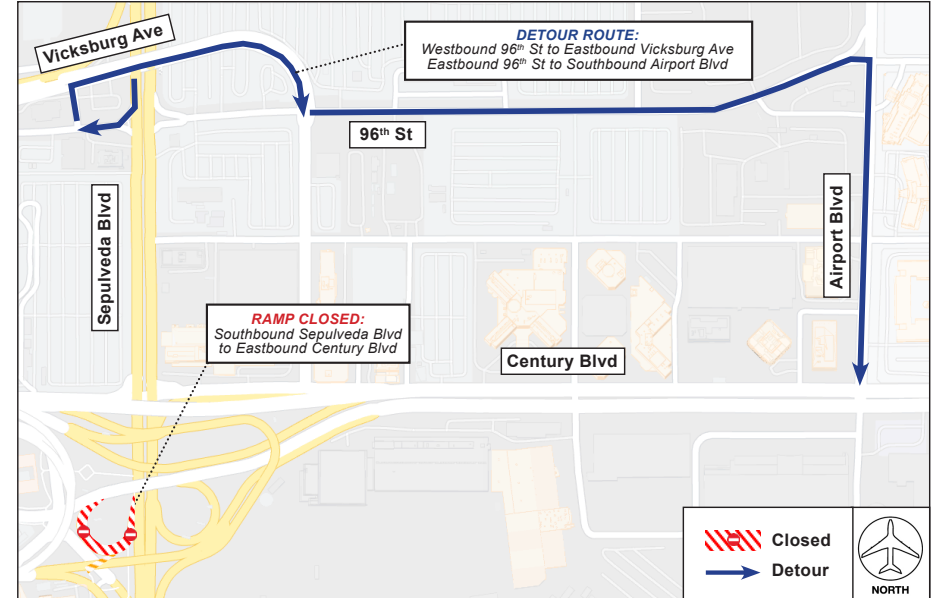

SOUTHBOUND RAMP CLOSURE MAP:

LAX Construction Hotline: 310-649-5292 | @FlyLAXAirport | LAInternationalAirport
 LAXConstructionHotline@LAWA.org