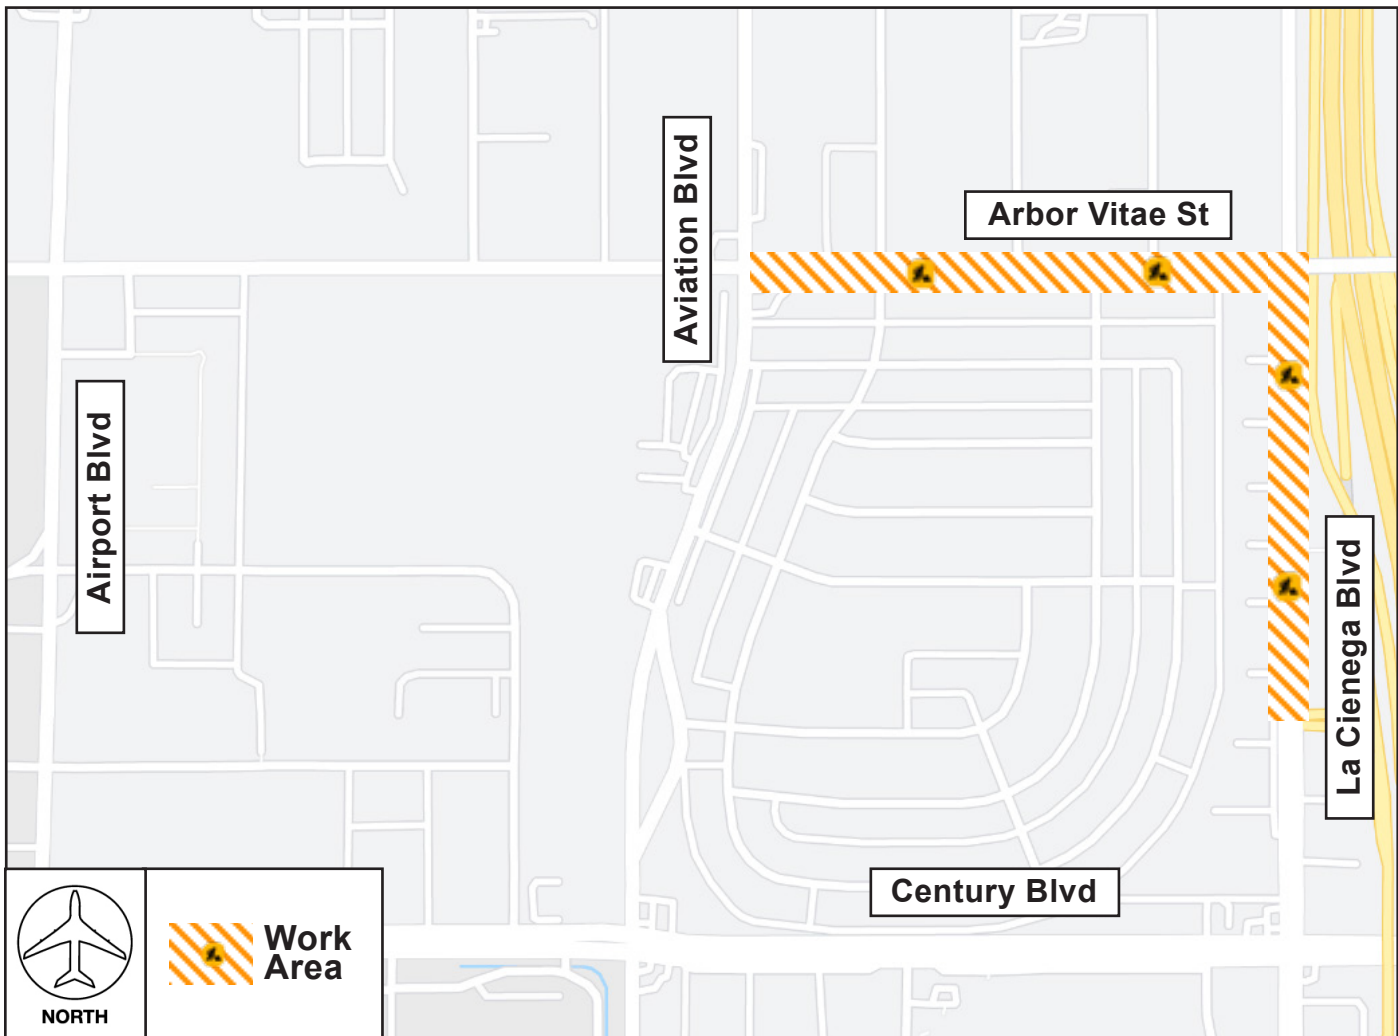

## Arbor Vitae Street and La Cienega Boulevard

Saturday, April 8 through Saturday, July 1, 2023

Nightly: Monday through Friday 8PM to 6AM | Daily: Saturday 8AM to 6PM

### ACTIVITY

To facilitate potholing activities for future street widening, the Consolidated Rent-A-Car (ConRAC) facility project will restrict lanes on Arbor Vitae Street and La Cienega Boulevard beginning Saturday, April 8 through Saturday, July 1, nightly (Monday through Friday) from 8PM to 6AM and daily (Saturdays) from 8AM to 6PM.

All eastbound lanes and a single westbound lane will be closed on Arbor Vitae Street between Aviation Boulevard and La Cienega Boulevard. All southbound lanes and a single northbound lane will be closed on La Cienega Boulevard between Arbor Vitae Street and the 405 freeway ramps.

One westbound lane on Arbor Vitae Street and one northbound lane on La Cienega Boulevard will remain open at all times. Through westbound and northbound traffic, as well as access to local businesses, will be maintained at all times.