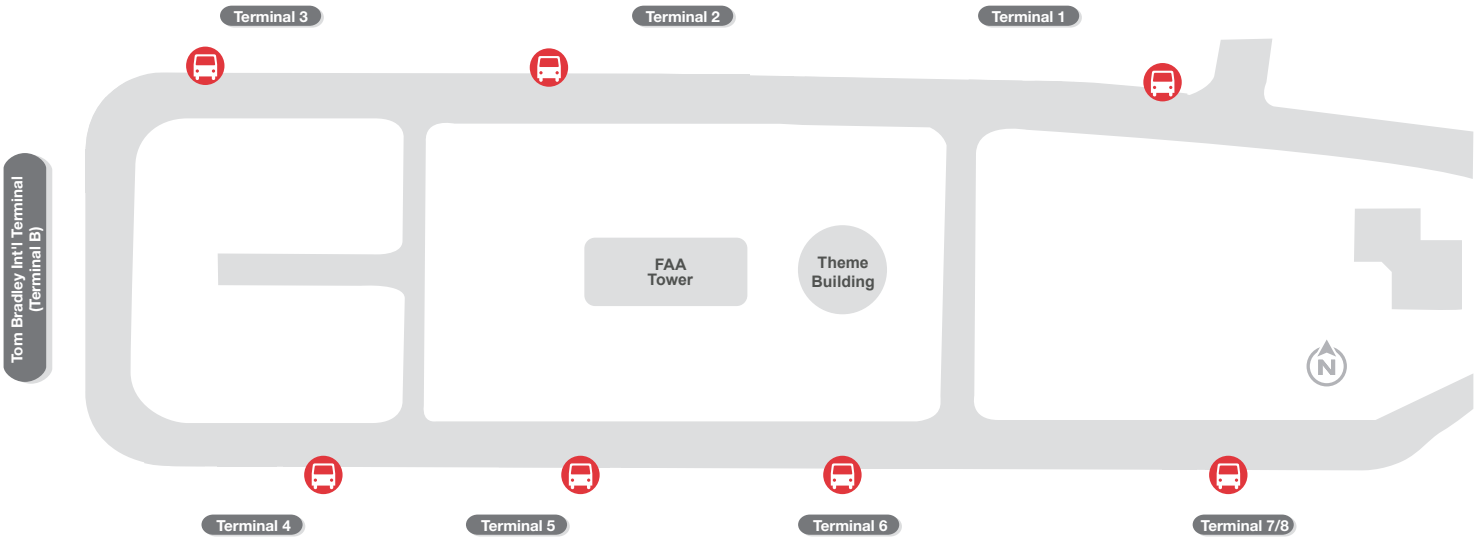

GREEN

SHARED RIDE VANS
CHARTER BUSES

ORANGE

TERMINAL CONNECTOR
CITY BUS CENTER-LAX
LAX ECONOMY PARKING
METRO CONNECTOR
LAX EMPLOYEE LOTS

PINK

LA ACCESS

DARK BLUE

SERVICE ANIMAL RELIEF STATION

DARK BLUE

TAXI

DEPARTURES LEVEL - UPPER ROADWAY

ARRIVALS LEVEL - LOWER ROADWAY