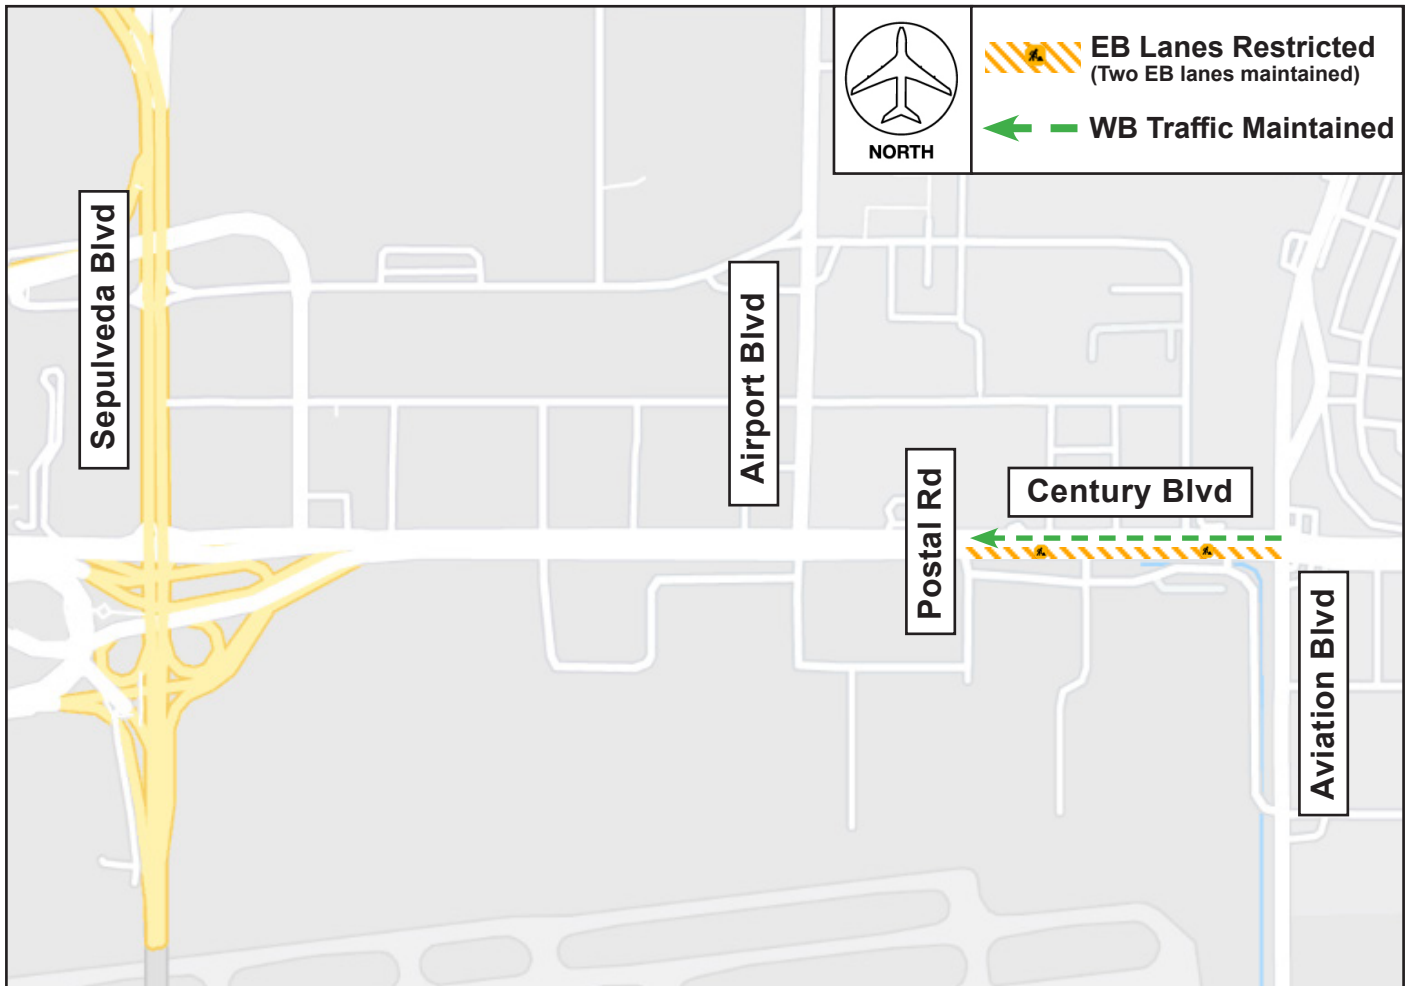

## Eastbound Century Boulevard

### Between Postal Road and Aviation Boulevard

Tuesday, January 3 through Wednesday, March 1, 2023

January 3 - 10: 9AM to 3:30PM (Day Shift)

January 11 - March 1: 9PM to 6AM (Night Shift)

## ACTIVITY

To facilitate the installation of a new gas main line, SoCalGas will restrict lanes on eastbound Century Boulevard between Postal Road and Aviation Boulevard beginning Tuesday, January 3 through Wednesday, March 1, 2023.

From January 3 through January 10, work will be performed during the day from 9AM to 3:30PM. From January 11 through March 1, work will be performed during the night from 9PM to 6AM.

Two eastbound lanes on Century Boulevard will be maintained at all times. Westbound Century Boulevard is not impacted by this work.