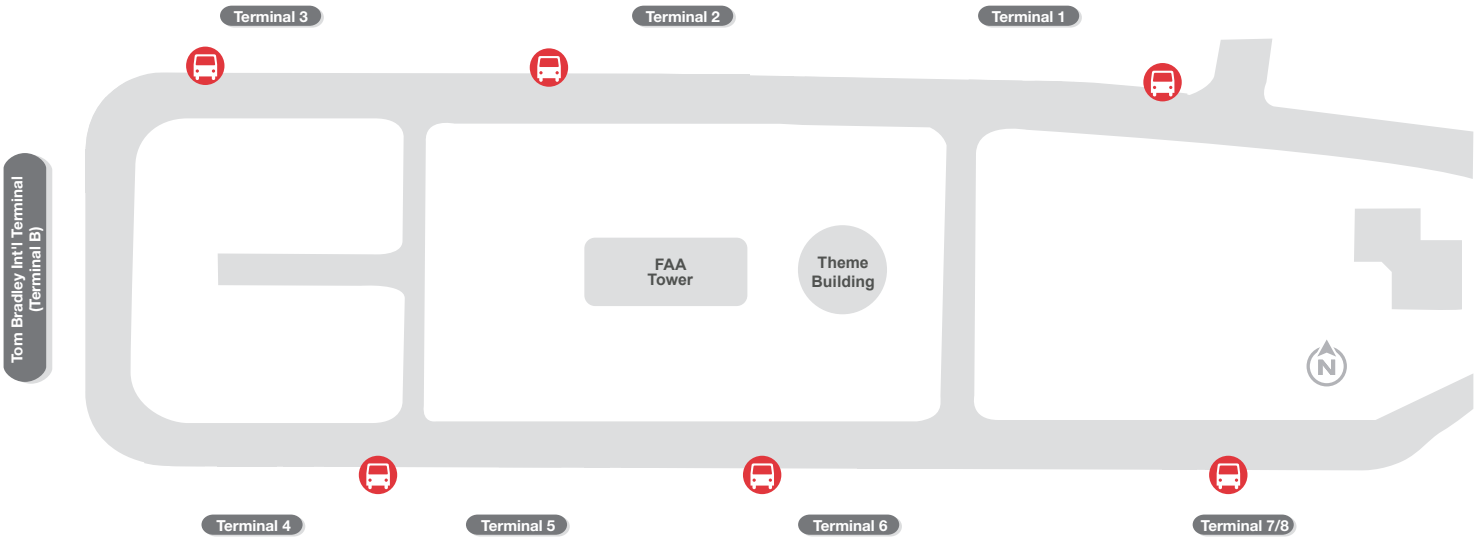

GREEN

SHARED RIDE VANS
CHARTER BUSES

ORANGE

TERMINAL CONNECTOR
CITY BUS CENTER-LAX
LAX ECONOMY PARKING
METRO CONNECTOR
LAX EMPLOYEE LOTS

PINK

LA ACCESS

DARK BLUE

SERVICE ANIMAL RELIEF STATION

DARK BLUE

TAXI

DEPARTURES LEVEL - UPPER ROADWAY

ARRIVALS LEVEL - LOWER ROADWAY